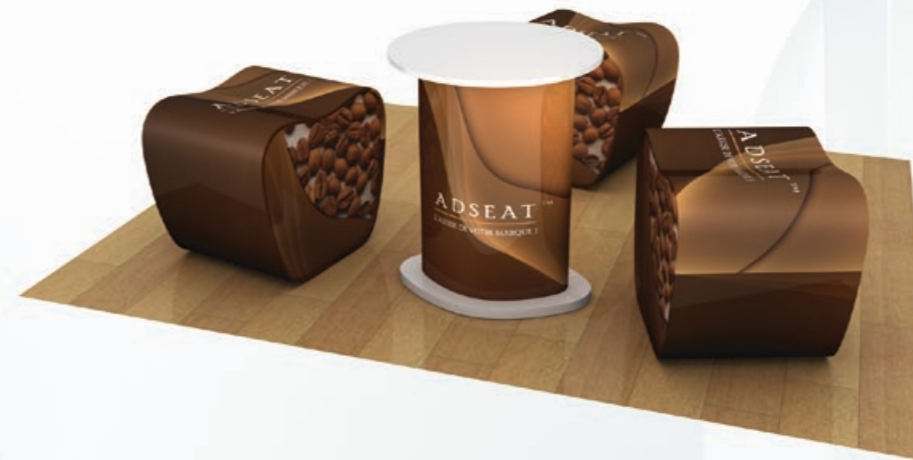

For exhibitions, POP, special events, to decorate a reception or discussion area, AdSeat™ is an original advertising concept with guaranteed effectiveness.

EVÉNEMENTIEL EVENTS

CONCEPT MODULAIRE *MODULAR CONCEPT*

Module de base du concept, le Fauteuil AdSeat™ se transforme selon vos besoins en Canapé, Banque d'accueil, Table basse, ...

The modular Chair, as basic component unit of the AdSeat™ concept, can turn into Sofa, Counter, Coffee-table, ...