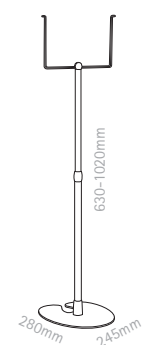

1 floor display flip